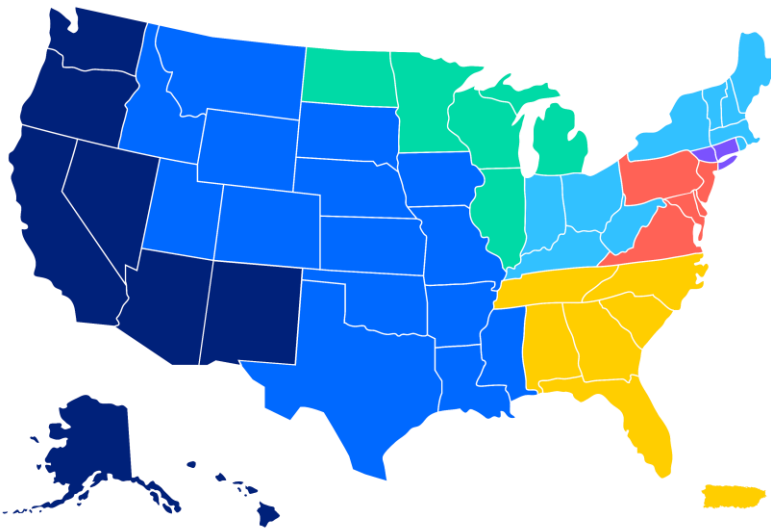

Life Business

Regional Vice Presidents & Support

Retail territory map and contact information

Donovan Roy

Pacific Complex

☒ - (949) 954-4520

WA, OR, CA, AK, HI

Internal: Michael Sriraman
(704) 341-6448

David Brain

MidAtlantic Complex

☒ - (704) 341-7136

PA, MD, VA, DE, DC

Internal: Rob Williams
(980) 308-8762

Mark Brooks

Central Mountain Complex

☒ - (832) 788-8417

MT, ID, WY, SD, NE, IA, MO, KS, CO,
UT, AZ, TX, OK, AR, LA, MS, NM, NV

Internal: Drew Florek
(704) 341-6284

Nathan Sawyer

Northern Complex

☒ - (508) 614-0883

IN, OH, KY, WV, NY

Internal: Rich Devita
(704) 341-6615

Joe Angel

Central Complex

☒ - (847) 257-9782

ND, MN, WI, MI, IL

Internal: Mike Rice
(980) 308-8280

Tom Thomas

Northern, Mid-Atlantic

☒ - (732) 773-1751

MA, NH, VT, RI, ME, NJ, DE

Internal: Michael Sriraman
(704) 341-6448

Nickolas Ballas

Southeast Complex

☒ - (704) 530-4529

TN, NC, SC, GA, AL, FL, PR

Internal: Jim Ifkovic
(704) 341-6007

Jim Crimmins

National Sales Manager

☒ - (847) 612-3610

Graeme Connell

Life Sales Desk Manager

☒ - (704) 341-6298

Keith Wziontko

GNY CT Complex

☒ - (860) 508-6550

NY

Internal: Sabastian Swiger
(704) 341-6852

EQUITABLE