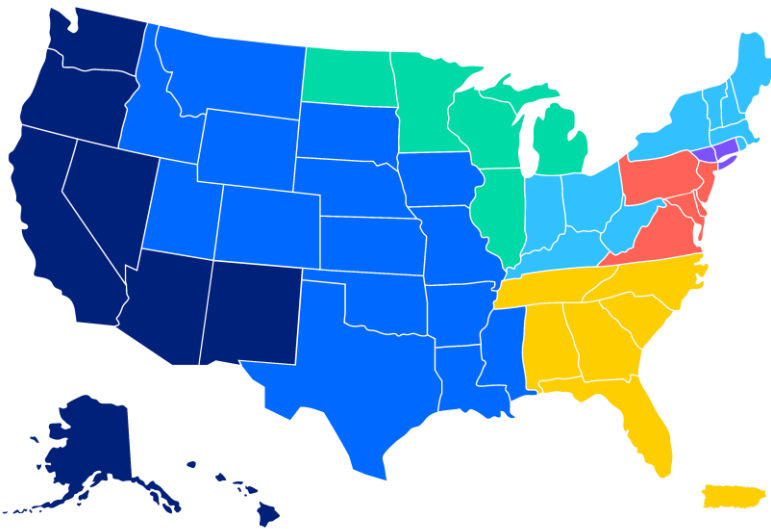

Life Business

Regional Vice Presidents & Support

Retail territory map and contact information

Donovan Roy

Pacific Complex

☒ - (949) 954-4520

WA, OR, CA, AK, HI

Internal: Michael Sriraman

☒ - (704) 341-6448

David Brain

MidAtlantic Complex

☒ - (704) 341-7136

PA, MD, VA, DE, DC

Internal: Rob Williams

☒ - (980) 308-8762

Mark Brooks

Central Mountain Complex

☒ - (832) 788-8417

MT, ID, WY, SD, NE, IA, MO, KS, CO,
UT, AZ, TX, OK, AR, LA, MS, NM, NV

Internal: Drew Florek

☒ - (704) 341-6284

Nathan Sawyer

Northern Complex

☒ - (508) 614-0883

IN, OH, KY, WV, NY

Internal: Rich Devita

☒ - (704) 341-6615

Joe Angel

Central Complex

☒ - (847) 257-9782

ND, MN, WI, MI, IL

Internal: Rich Devita

☒ - (704) 341-6615

Tom Thomas

Northern, Mid-Atlantic

☒ - (732) 773-1751

MA, NH, VT, RI, ME, NJ, DE

Internal: Veronica Marroquin

☒ - (980) 308 8982

Jim Crimmins

National Sales Manager

☒ - (847) 612-3610

Nickolas Ballas

Southeast Complex

☒ - (704) 530-4529

TN, NC, SC, GA, AL, FL, PR

Internal: Jim Ifkovic

☒ - (704) 341-6007

Keith Wziontko

GNY CT Complex

☒ - (860) 508-6550

NY

Internal: Ashleigh Andringa

☒ - 980-308-8369

EQUITABLE